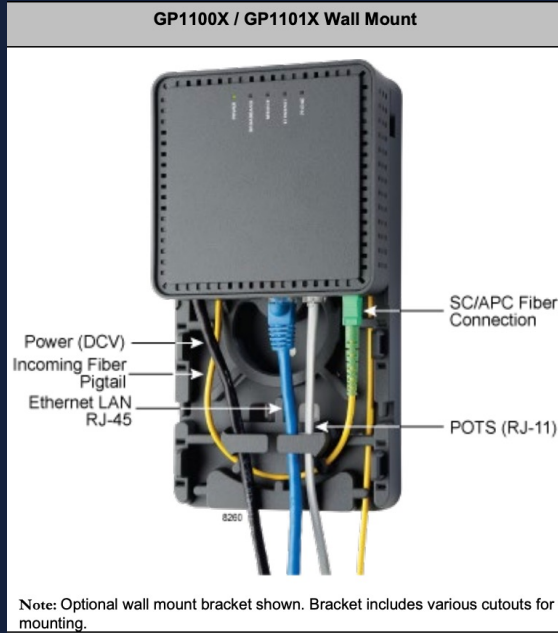

Streaming Devices:
(Fire Stick
AppleTV
Android TV
etc.)

Lock Out Unit Layout – WiFi and Ethernet to Set Top Box

Users will have Ethernet ports on the Wireless Router to connect devices, including the Set Top Boxes if needed.

Typical Unit Layout – Ethernet to Set Top Box

Users will have Ethernet ports on the Wireless Router to connect devices, including the Set Top Boxes if needed.

Fiber Termination

Managed WiFi / Router

Set Top Box (STB)