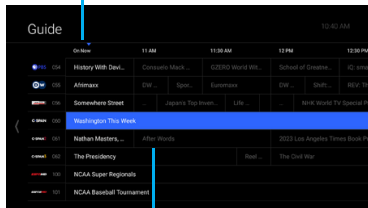

Your Vero TV experience all starts with the main menu.

You can always get to the main menu by pressing the TiVo button on your remote.

Choose **Guide** to open the Guide and see what's on now.

Choose **Browse** to browse available shows and movies.

Choose **Apps** to use a different Streaming App from the Google Play Store. Google login may be required for some apps).

Guide

Select a show On Now in the Guide to begin watching.

Select an upcoming show in the Guide for more information and options.

Browse

See popular content by category - Browse will learn what you like and organize it for you.

Scroll Left or Right to see specific shows, Scroll Up or Down to change categories. Use the select button to get more info or watch.