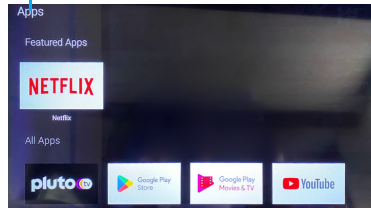

Your Vero TV experience all starts with the main menu.

You can always get to the main menu by pressing the TiVo button on your remote.

Choose **Guide** to open the Guide and see what's on now.

Choose **Browse** to browse available shows and movies.

Choose **Apps** to use a different Streaming App from the Google Play Store. Google login may be required for some apps).

Guide

Select a show On Now in the Guide to begin watching.

Select an upcoming show in the Guide for more information and options.

Browse

See popular content by category - Browse will learn what you like and organize it for you.

Scroll Left or Right to see specific shows, Scroll Up or Down to change categories. Use the select button to get more info or watch.

Apps

Select Apps from the Main Menu or press the microphone button and say, "Netflix."

Use the remote to select preloaded apps or enter your Google Login and download apps from the Google Play Store.

Getting to know your Vero TV remote control