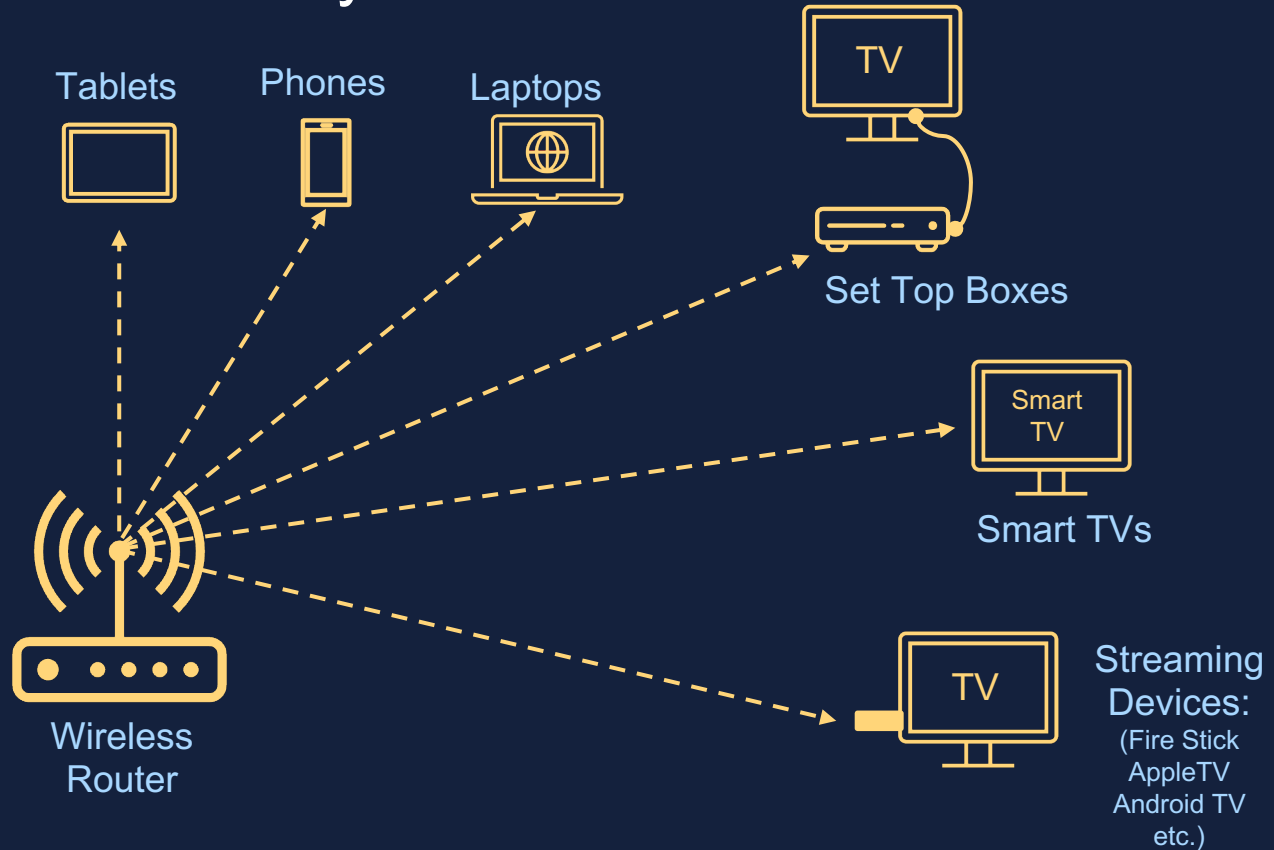

Apps

Select Apps from the Main Menu or press the microphone button and say, "Netflix."

Use the remote to select preloaded apps or enter your Google Login and download apps from the Google Play Store.

Getting to know your Vero TV remote control

The **Remote Control** is your superpower.
Use it as a shortcut to Voice Search or to jump right to Netflix.

Typical Unit Layout

Each unit can have multiple devices connected via WiFi

Wireless Router Connectivity

Every unit will be equipped with a Wireless Router that can connect to multiple devices simultaneously, as well as stream to all devices concurrently. Our Wireless Routers use the latest WiFi 6 Protocols to ensure the best connectivity possible using the latest technology available.

Streaming Devices:
(Fire Stick
AppleTV
Android TV
etc.)

Lock Out Unit Layout – WiFi and Ethernet to Set Top Box

Users will have Ethernet ports on the Wireless Router to connect devices, including the Set Top Boxes if needed.