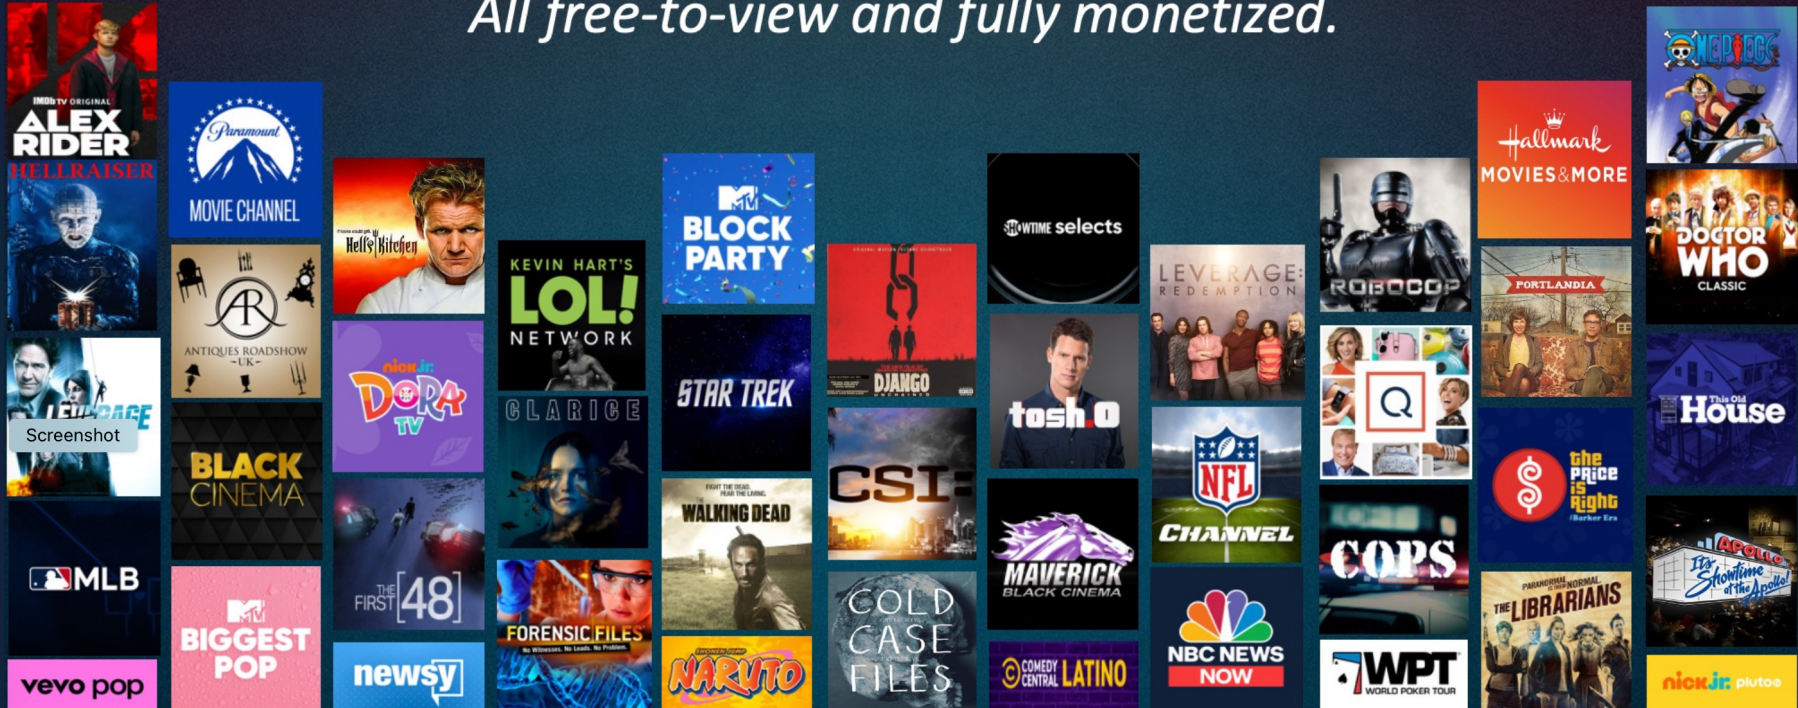

TV Service Upgrades*

- **Additional Screens - \$5.00/mo**
 - Includes (1) additional 4K Set Top Box (STB) with voice remote
 - STB fully managed and supported by Vero
- **Premium TV Experience - \$10.00/mo**
 - Designed for Owner Occupied units
 - Includes Enhanced TV Interface with **Custom Profiles, 100 Hrs of Cloud DVR and Expanded Global Search**
 - 3 addition concurrent streams including mobile client capability
 - Purchase additional STB or load client on existing compatible devices (Apple TV, Google, Firestick, etc.
- **Purchase Additional Set Top Box - \$75.00 (one time cost)**
 - Requires additional TV streaming license to watch concurrently
- **Purchase Additional Concurrent TV Streaming License - \$2.50/mo**
- **Upgrade TV Packages & Channels**
 - Many options to choose from - can be added to any individual account
 - Premium Channels include HBO, Showtime, Starz/Encore and Cinemax

*TV Service Upgrades are a la carte and billed directly to the Unit Owner by Vero

TiVo+ delivers over 160 channels & more than 100K movies & TV shows.

All free-to-view and fully monetized.

TiVo+ Partners: Originals, Exclusives & Premium Titles