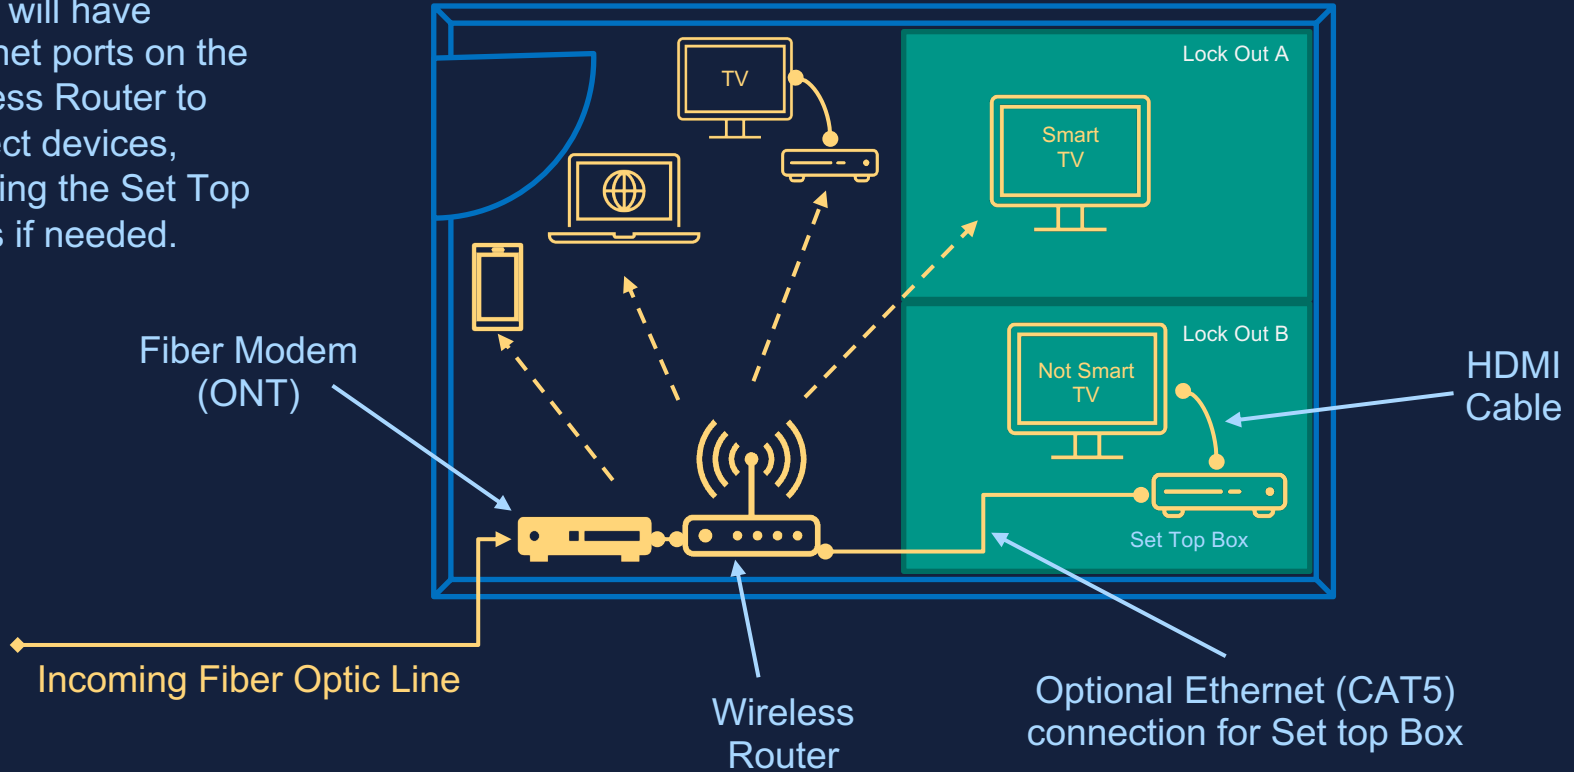

The **Remote Control** is your superpower.
Use it as a shortcut to Voice Search or to jump right to Netflix.

Typical Unit Layout

Each unit can have multiple devices connected via WiFi

Wireless Router Connectivity

Every unit will be equipped with a Wireless Router that can connect to multiple devices simultaneously, as well as stream to all devices concurrently. Our Wireless Routers use the latest WiFi 6 Protocols to ensure the best connectivity possible using the latest technology available.

Streaming Devices:
(Fire Stick
AppleTV
Android TV
etc.)

Lock Out Unit Layout – WiFi and Ethernet to Set Top Box

Users will have Ethernet ports on the Wireless Router to connect devices, including the Set Top Boxes if needed.

Typical Unit Layout – Ethernet to Set Top Box

Users will have Ethernet ports on the Wireless Router to connect devices, including the Set Top Boxes if needed.

Fiber Termination

Managed WiFi / Router

Set Top Box (STB)