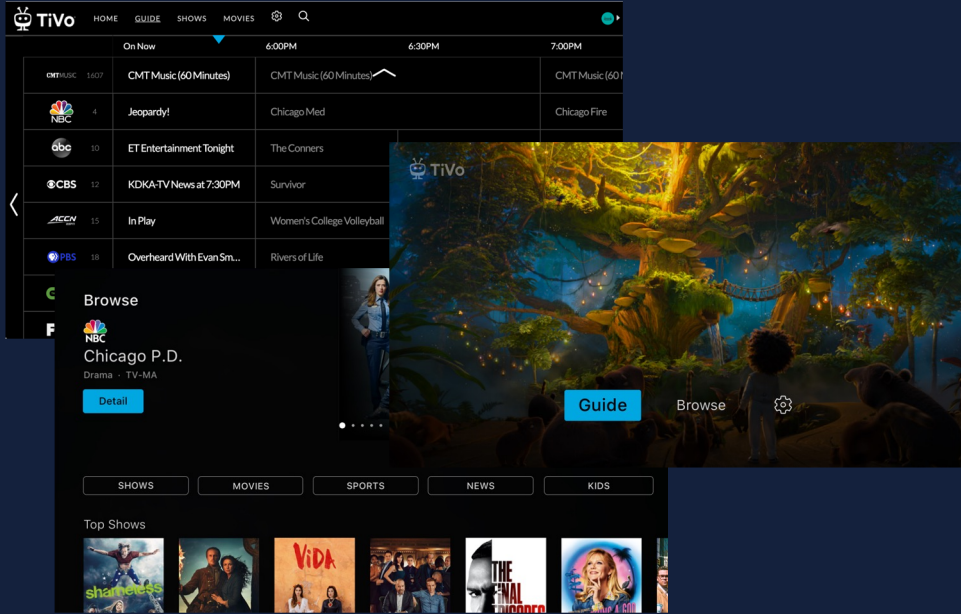

veroTM

NETWORKS

**Copper Mountain Consolidated
Metropolitan District**

TV Upgrades for HOA Owners

HOA Basic TV Package Highlights

Vero TV Lite Client Integrated with a 4K Set Top Box

+

EVO FORCE 1