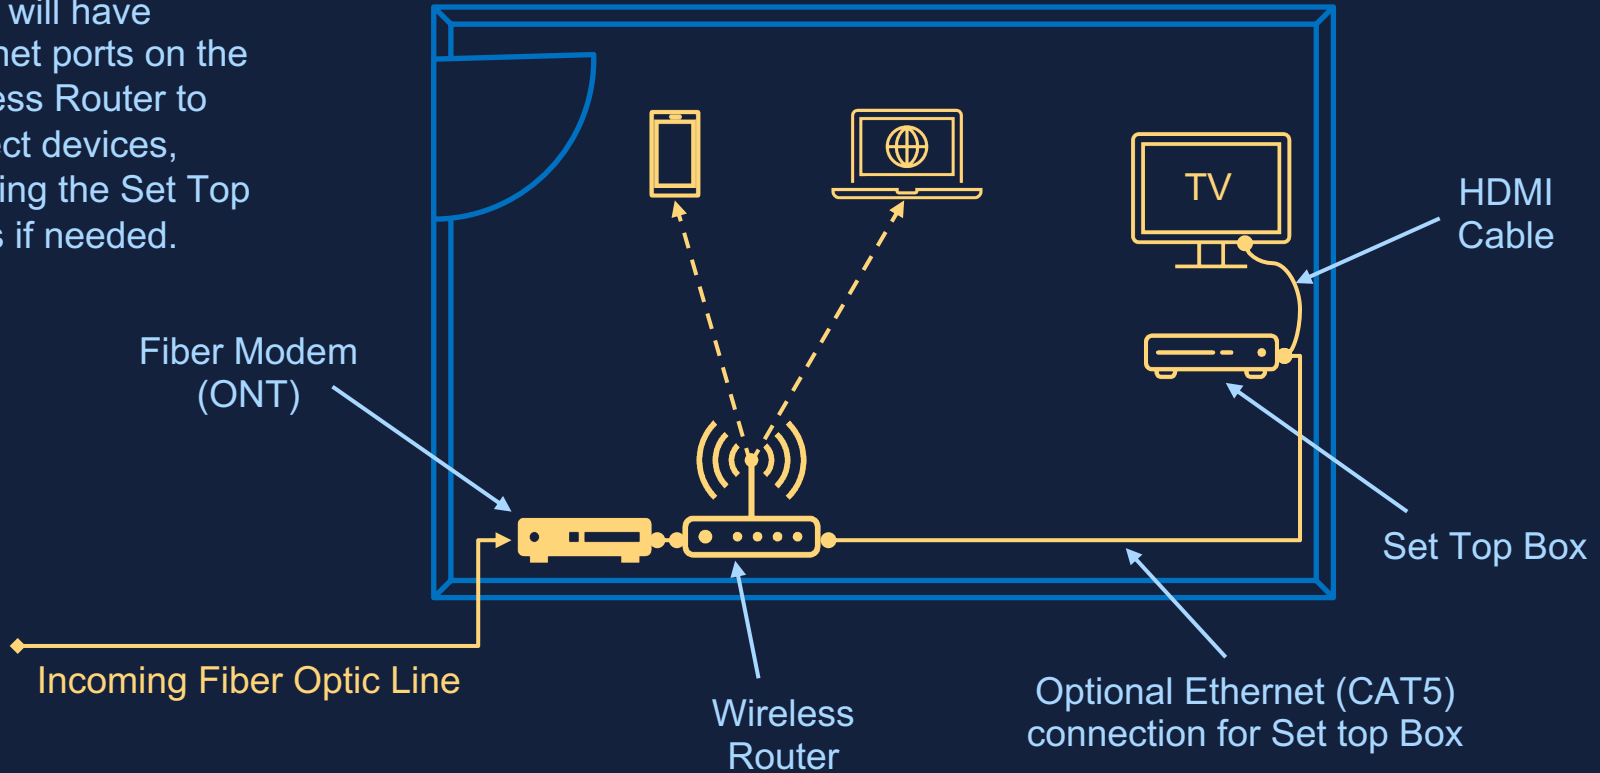

The **Remote Control** is your superpower.
Use it as a shortcut to Voice Search or to jump right to Netflix.

Typical Unit Layout

Each unit can have multiple devices connected via WiFi

Wireless Router Connectivity

Every unit will be equipped with a Wireless Router that can connect to multiple devices simultaneously, as well as stream to all devices concurrently. Our Wireless Routers use the latest WiFi 6 Protocols to ensure the best connectivity possible using the latest technology available.

Streaming Devices:
(Fire Stick
AppleTV
Android TV
etc.)

Lock Out Unit Layout – WiFi and Ethernet to Set Top Box

Users will have Ethernet ports on the Wireless Router to connect devices, including the Set Top Boxes if needed.

Typical Unit Layout – Ethernet to Set Top Box

Users will have Ethernet ports on the Wireless Router to connect devices, including the Set Top Boxes if needed.

Fiber Termination

Managed WiFi / Router

Set Top Box (STB)