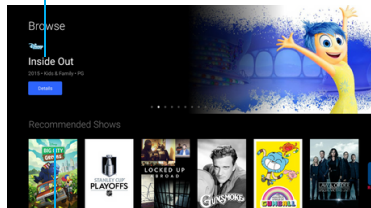

Your Vero TV experience all starts with the main menu.

You can always get to the main menu by pressing the TiVo button on your remote.

Choose **Guide** to open the Guide and see what's on now.

Choose **Browse** to browse available shows and movies.

Choose **Apps** to use a different Streaming App from the Google Play Store. Google login may be required for some apps).

Guide

Select a show On Now in the Guide to begin watching.

Select an upcoming show in the Guide for more information and options.

Browse

See popular content by category - Browse will learn what you like and organize it for you.

Scroll Left or Right to see specific shows, Scroll Up or Down to change categories. Use the select button to get more info or watch.