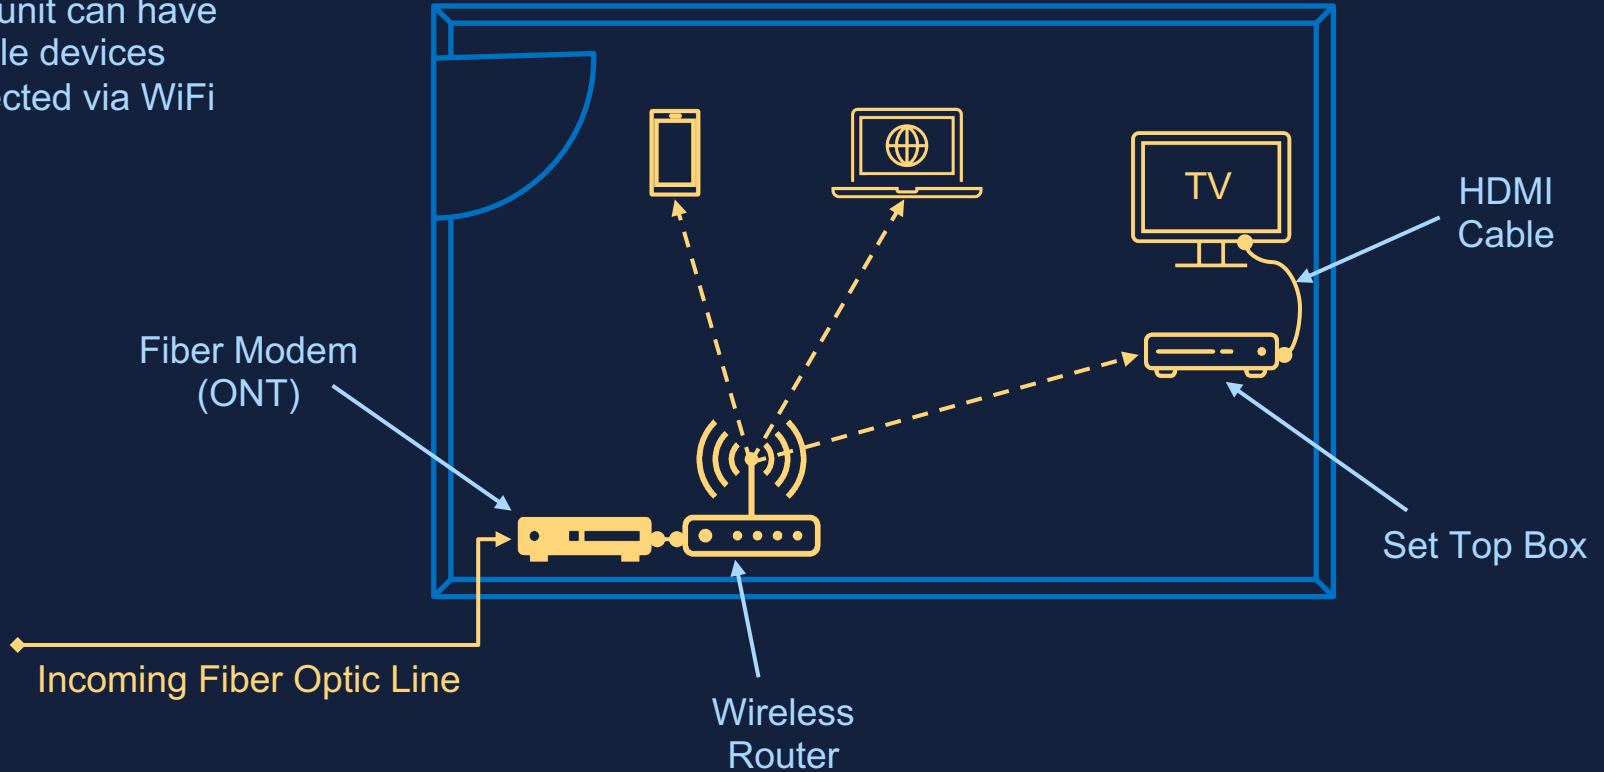

Apps

Select Apps from the Main Menu or press the microphone button and say, "Netflix."

Use the remote to select preloaded apps or enter your Google Login and download apps from the Google Play Store.

Getting to know your Vero TV remote control

The **Remote Control** is your superpower.
Use it as a shortcut to Voice Search or to jump right to Netflix.

Typical Unit Layout

Each unit can have multiple devices connected via WiFi

Wireless Router Connectivity

Streaming Devices:
(Fire Stick
AppleTV
Android TV
etc.)

Lock Out Unit Layout – WiFi and Ethernet to Set Top Box

Users will have Ethernet ports on the Wireless Router to connect devices, including the Set Top Boxes if needed.