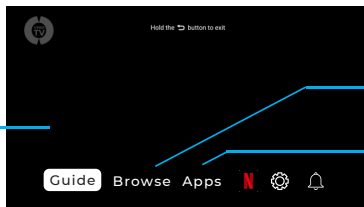

\$10.99

Showtime*
Showtime 2
Showtime Showcase
Show x BET
Showtime Extreme
Showtime Next
Showtime Women
Showtime Family Zone
Flix
The Movie Channel
The Movie Channel Xtra

Appendix

Getting Started with VERO TV

Your Vero TV experience all starts with the main menu.

You can always get to the main menu by pressing the TiVo button on your remote.

Choose **Guide** to open the Guide and see what's on now.

Choose **Browse** to browse available shows and movies.