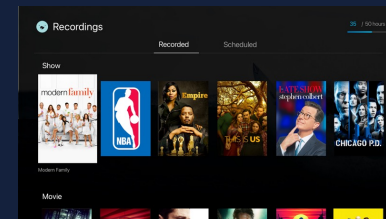

TV Service Upgrades*

- **Additional Screens - $5.00/mo**
  - Includes (1) additional 4K Set Top Box (STB) with voice remote
  - STB fully managed and supported by Vero
- **Premium TV Experience - $10.00/mo**
  - Designed for Owner Occupied units
  - Includes Enhanced TV Interface with **Custom Profiles, 100 Hrs of Cloud DVR and Expanded Global Search**
  - 3 addition concurrent streams including mobile client capability
    - Purchase additional STB or load client on existing compatible devices (Apple TV, Google, Firestick, etc.
- **Purchase Additional Set Top Box - $75.00 (one time cost)**
  - Requires additional TV streaming license to watch concurrently
- **Purchase Additional Concurrent TV Streaming License - $2.50/mo**
- **Upgrade TV Packages & Channels**
  - Many options to choose from - can be added to any individual account
  - Premium Channels include HBO, Showtime, Starz/Encore and Cinemax

*TV Service Upgrades are a la carte and billed directly to the Unit Owner by Vero