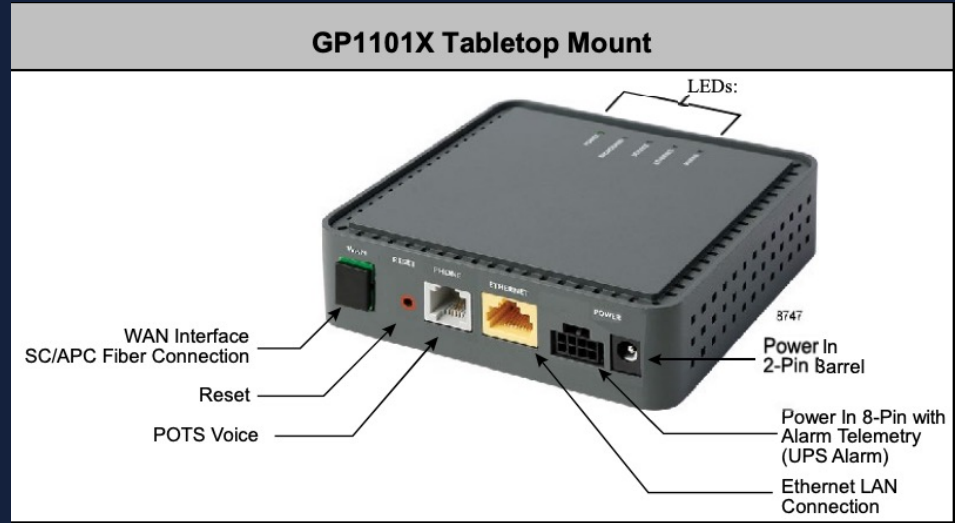

Streaming Devices:
(Fire Stick
AppleTV
Android TV
etc.)

Lock Out Unit Layout – WiFi and Ethernet to Set Top Box

Users will have Ethernet ports on the Wireless Router to connect devices, including the Set Top Boxes if needed.

Typical Unit Layout – Ethernet to Set Top Box

Users will have Ethernet ports on the Wireless Router to connect devices, including the Set Top Boxes if needed.

Fiber Termination

Managed WiFi / Router

Set Top Box (STB)