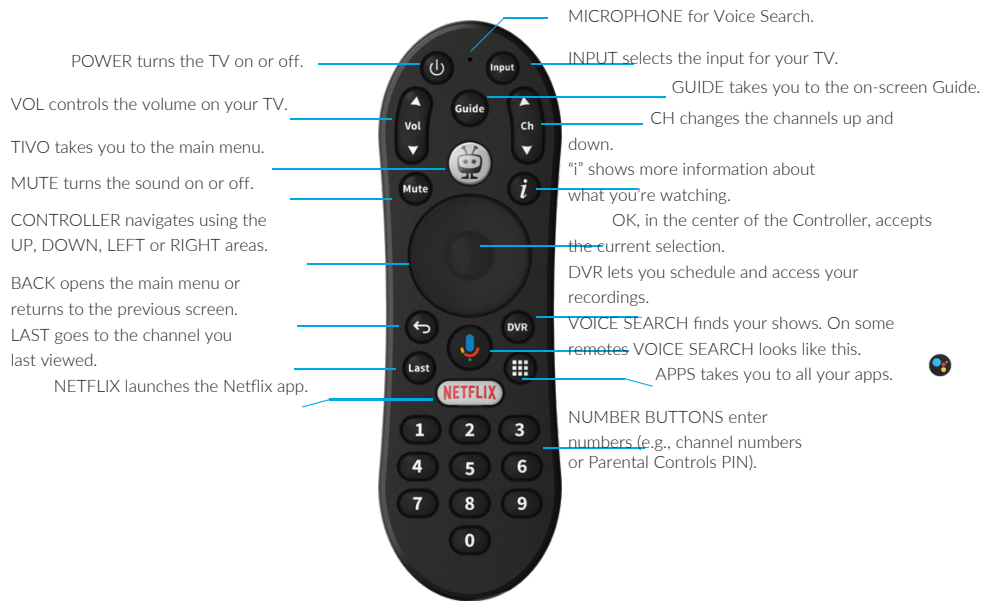

Browse

See popular content by category - Browse will learn what you like and organize it for you.

Scroll Left or Right to see specific shows, Scroll Up or Down to change categories. Use the select button to get more info or watch.

Apps

Select Apps from the Main Menu or press the microphone button and say, "Netflix."

Use the remote to select preloaded apps or enter your Google Login and download apps from the Google Play Store.

Getting to know your Vero TV remote control

The **Remote Control** is your superpower.
Use it as a shortcut to Voice Search or to jump right to Netflix.

Typical Unit Layout

Each unit can have multiple devices connected via WiFi

Wireless Router Connectivity